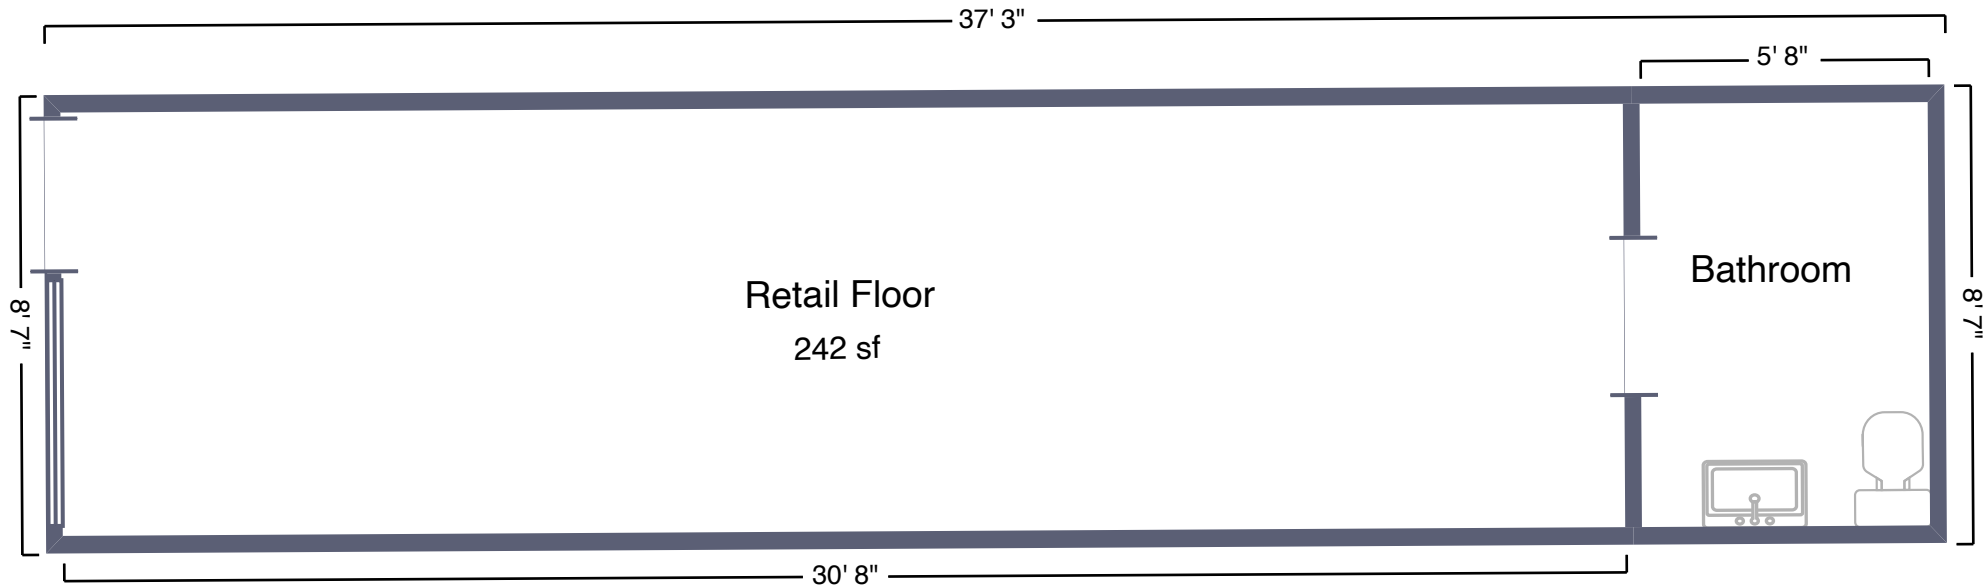

West Hempstead, NY

Nassau County

Cherry Valley Plaza I Store 3

For information contact:

Charles Hirsch

President

Milbrook Properties Ltd.

42 Bayview Avenue

Manhasset, NY 11030

Email: chirsch@milbrookproperties.com

Tel: (516) 869-1240

Fax: (516) 869-8576

Overall Store GLA:

- 325 sqft

Ceiling Height:

- 9 ft