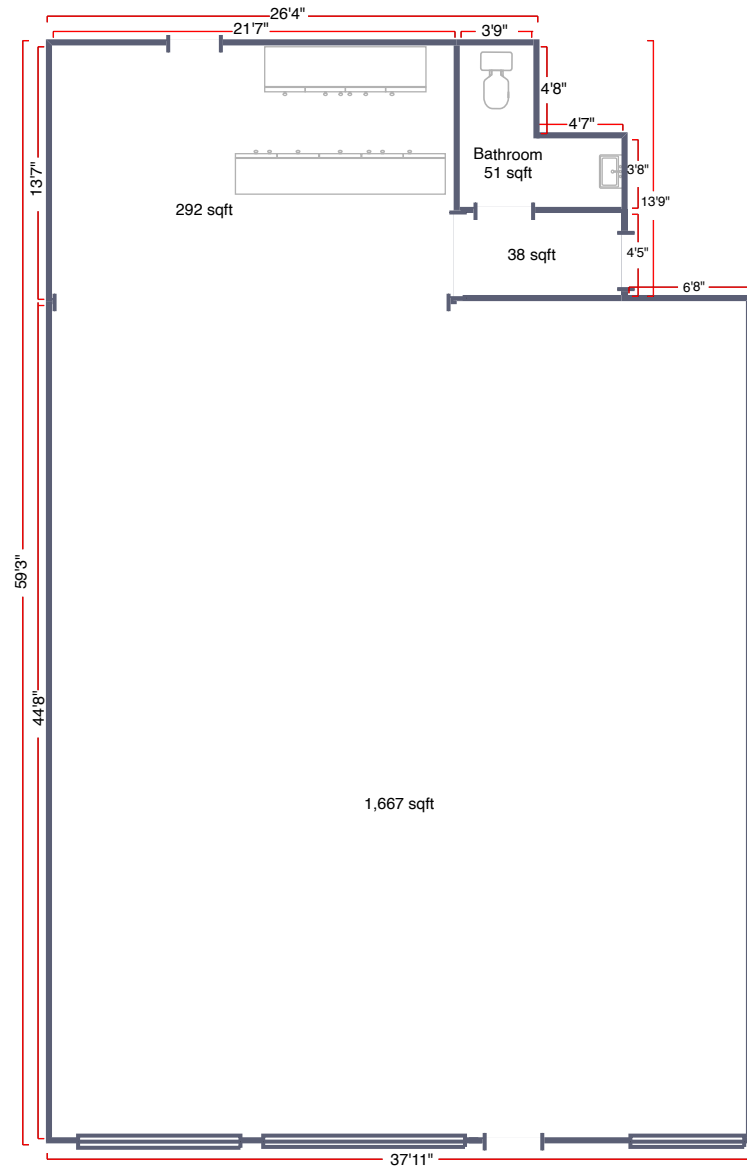

Plainsboro, NJ

Mercer County

Princeton Meadows I Suite 2

Overall GLA: 2,300 sqft

For information contact:

Charles Hirsch

President

Milbrook Properties Ltd.