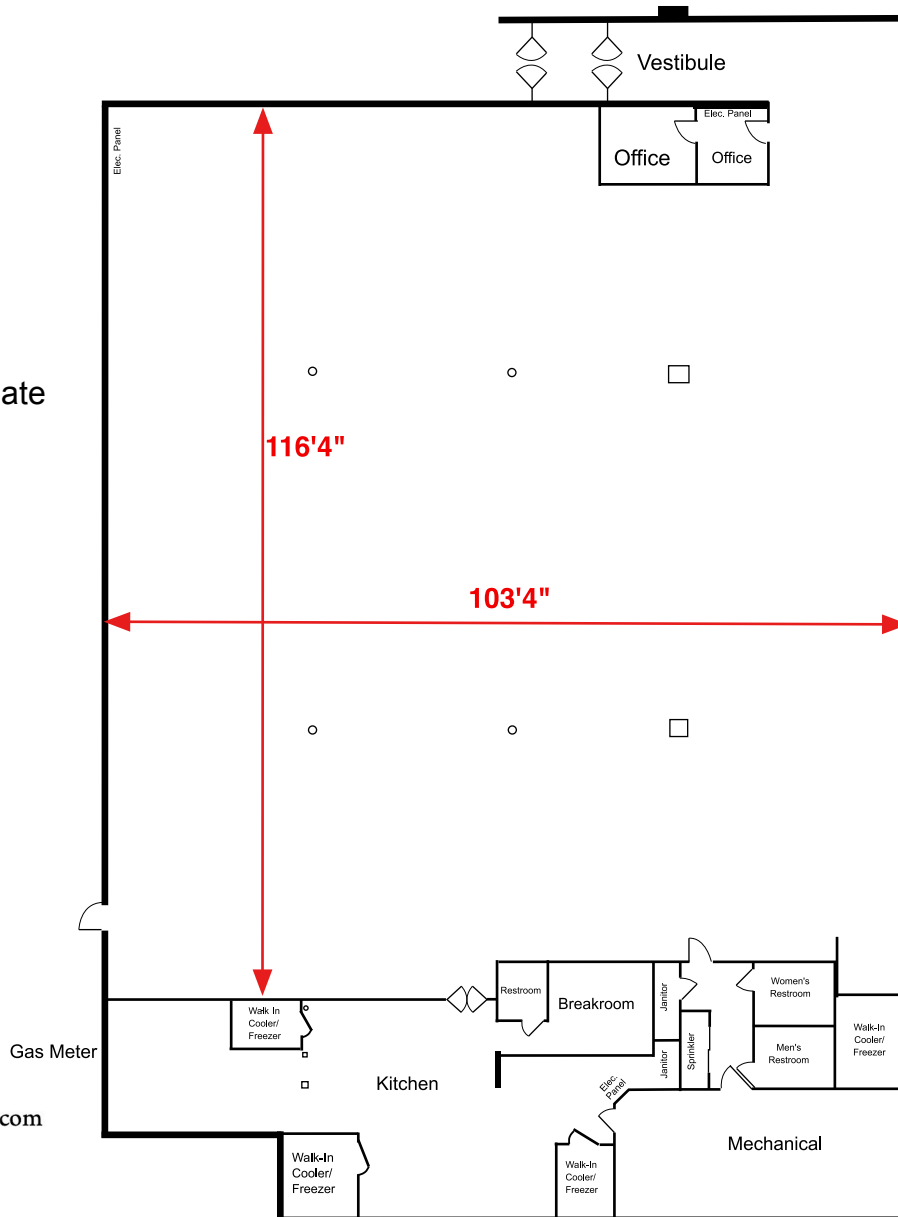

## Princeton Meadows Shopping Center - Suite 19B

Overall Store Approximate  
Gross Leasable Area  
15,694 sqft

For information contact:

Charles Hirsch  
President  
Milbrook Properties Ltd.  
42 Bayview Avenue  
Manhasset, NY 11030  
Email: [chirsch@milbrookproperties.com](mailto:chirsch@milbrookproperties.com)  
Tel: (516) 869-1240  
Fax: (516) 869-8576

### Ceiling Heights