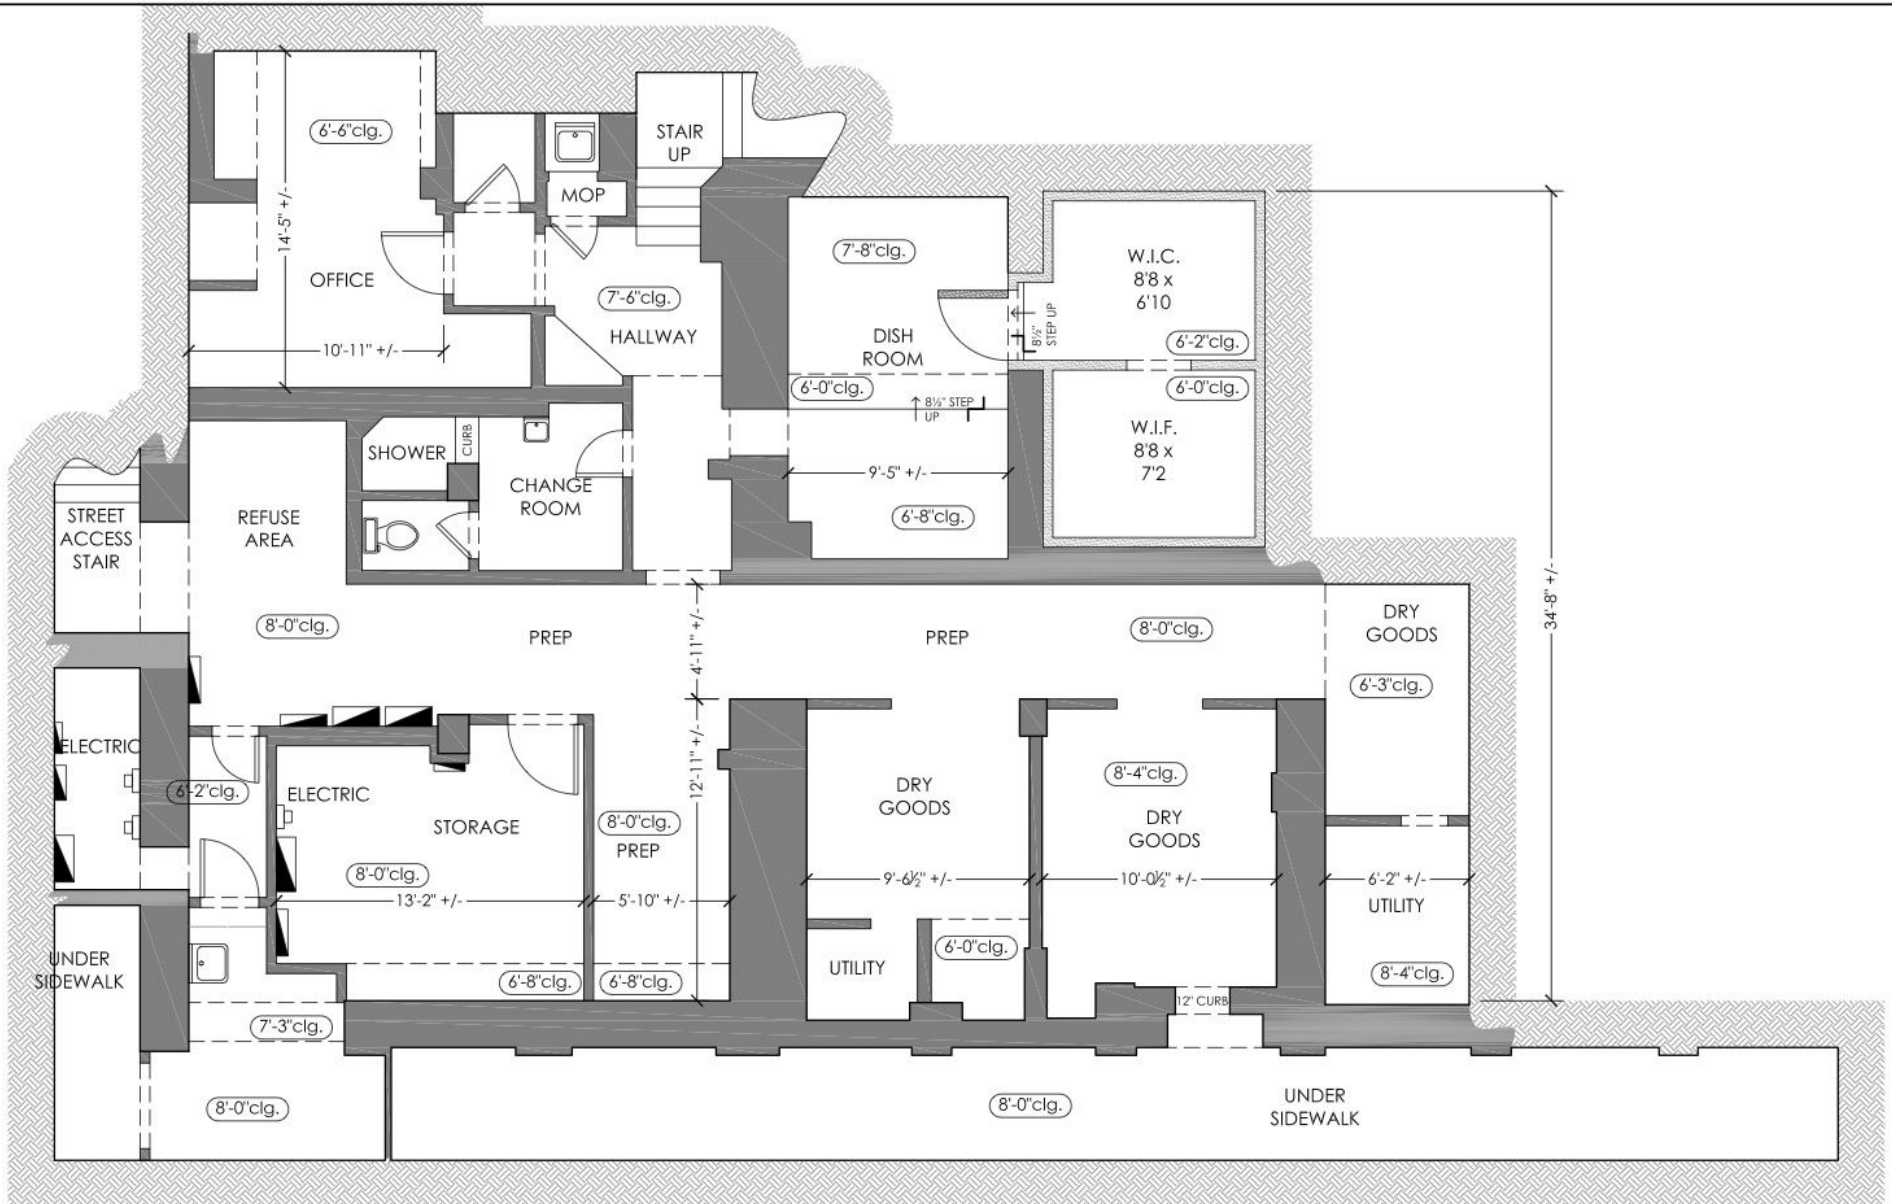

Restaurant Tenant Space
 2672 Broadway (x102nd)
 New York, NY

this layout is for reference purposes only.
 verify all conditions prior to any construction.

Sketch Layout
 scale : 1/8"=1'-0"
 [2012-12-18]

Restaurant Tenant Space
 2672 Broadway (x102nd)
 New York, NY

this layout is for reference purposes only.
 verify all conditions prior to any construction.

Basement Sketch Layout

scale : 1/8" = 1'-0"

[2012-12-18]