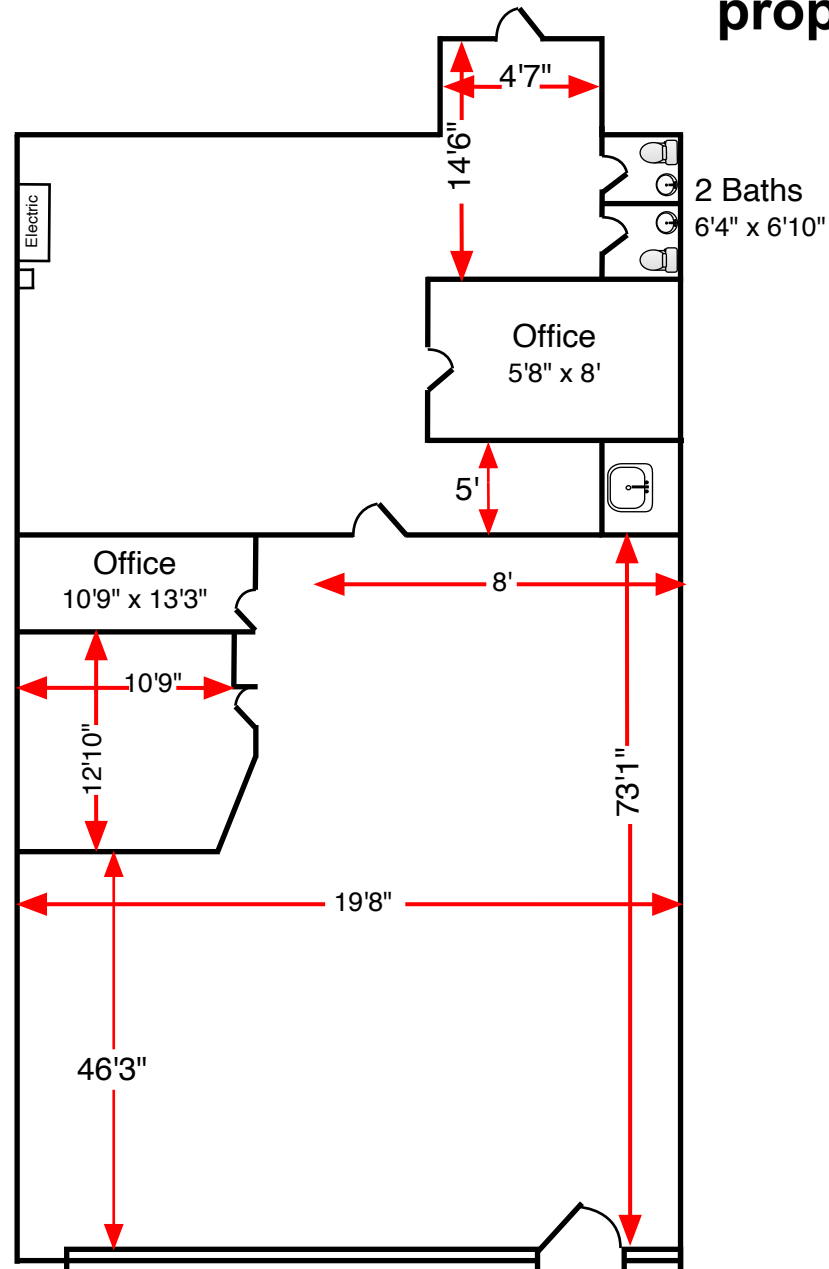

# Dover, DE

Kent County

North Dover Center I Store 1057

Overall Store GLA:  
- 1,935 sqft

For information contact:

Charles Hirsch

President

Milbrook Properties Ltd.