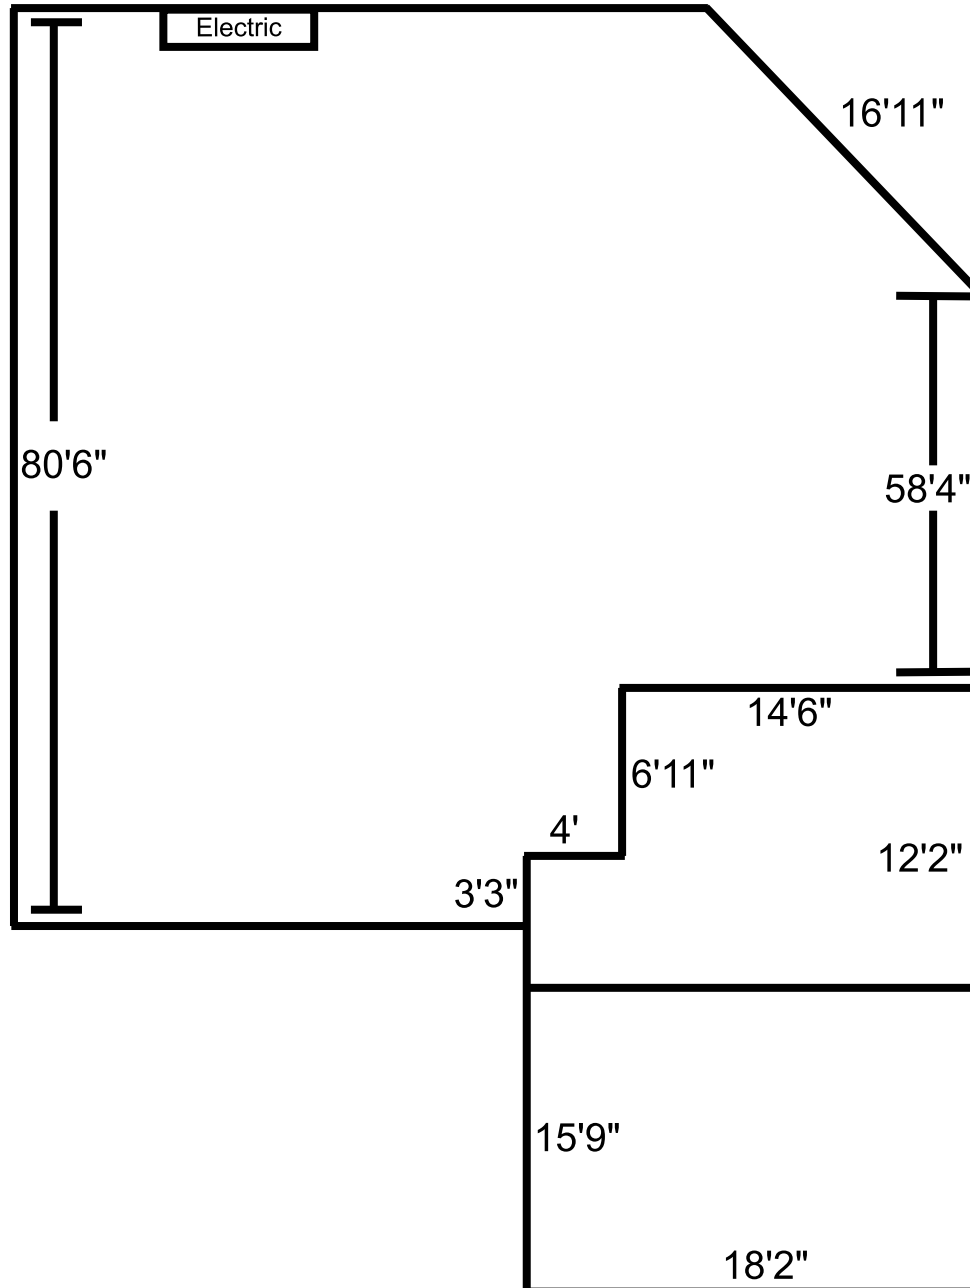

East Windsor, NJ

Mercer County

Windsor Center - Suite 25 Storage Space - 2,968 sqft

Ceiling Height - 22'6"