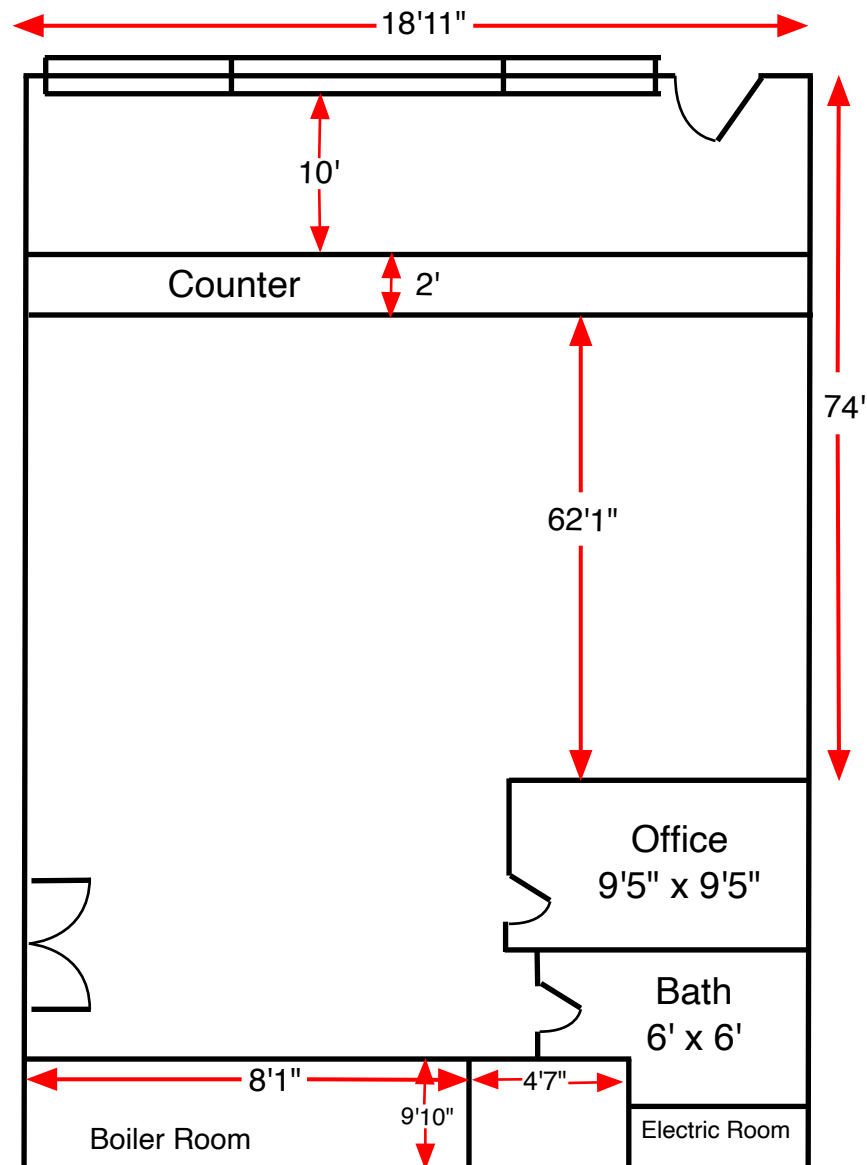

Plainsboro, NJ

Mercer County

Princeton Meadows I Suite 7

Overall Store Gross
Leasable Area: 2,000 sqft

For information contact:

Charles Hirsch

President

Milbrook Properties Ltd.